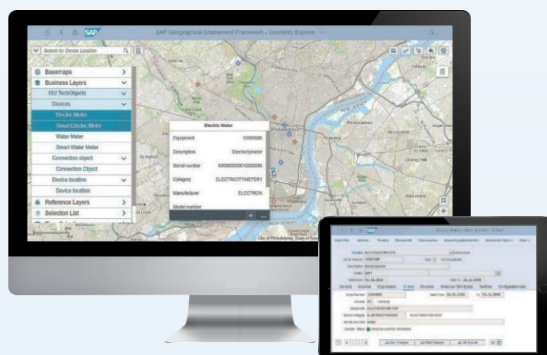

Extending the Power of SAP Geographical Enablement Framework (SAP Geo Framework®)

Geo-Enablement of SAP S/4HANA® and SAP Business Suite

Spatialitics™ Utilities

Spatial Accelerator for SAP Utilities

Packaged offering that Extends SAP Geo Framework® functionalities to SAP Utilities

Geo Enabled SAP Utilities Objects

Geo Enabled Business Layers for SAP Utilities

Geo Enabled SAP Utilities Transactions

SAP Utilities Business Objects

Connection

Physical location where services are provided

Device

Physical device e.g. electric meter, gas meter etc.

Point of Delivery

Globally identified unique service point

Device Location

Physical location of device

Spatialitics Unity Engine

Product for Unified Integration between SAP ERP and Esri ArcGIS