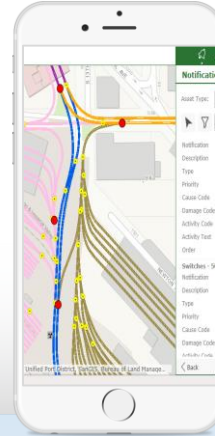

Spatialitics App Suite for Utility Distribution Assets Management

Ready to deploy Spatial Apps leveraging SAP Geo Framework®

Putting SAP Geo Framework® in the hands of Operational Workforce

SAP HANA
Spatial Apps

Specialized
Industry Workflows

Mobile / Desktop
Compatible

Professional Services for Geo-Enablement

Aligned with Customer's SAP Geospatial Strategy

Discovery and
Assessment

- Assessment report for Geospatial Readiness

Workshop and
Business Case
Evaluation

- Geospatial Business Cases Analysis
- Risk areas
- Readiness Assessment

Geo-Enablement
POC

- SAP Geo Framework® PoC
- 1 Geo-enabled Object
- 3 Business Layers

Business Suite
Geo-Enablement
Project

- Complete Business Suite Geo-enablement with SAP Geo Framework®, customizations and add-ons

The Spatialitics Advantage

20+ years of experience
in unlocking the spatial
power of SAP

Addresses all aspects
of Geo-Enabling SAP S/4HANA®
and SAP Business Suite

Comprehensive
Geospatial Experience
for SAP Customers

Contact Us

Dan Exley

SVP and Chief Client Officer
dan.exley@spatialitics.com
+1 562-472-4359

Bipin Tavkar

Product Manager-Spatialitics Utilities
bipin.tavkar@cybertech.com
+1 (602)703-3492