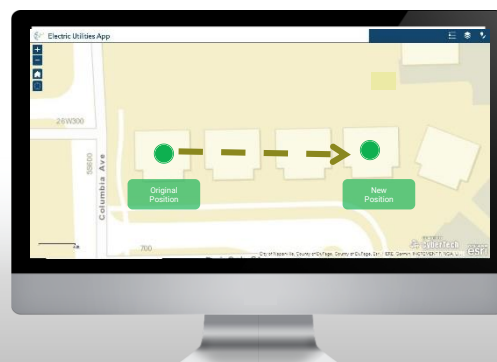

Device

Physical device e.g. electric meter, gas meter etc.

Point of Delivery

Globally identified unique service point

Device Location

Physical location of device

Spatialitics Unity Engine

Product for Unified Integration between SAP ERP and Esri ArcGIS

Transformational Middleware with Configurable and Extensible Sync

Ready Connectivity to SAP and ArcGIS

Multiple Execution Modes
Real time | Scheduled | On-Demand

Spatialitics Unity Engine

- Geometry
- Attributes
- Class Characteristics

Spatialitics App Suite for Utility Distribution Assets Management

Ready to deploy Spatial Apps leveraging SAP Geo Framework®

Putting SAP Geo Framework® in the hands of Operational Workforce

SAP HANA
Spatial Apps