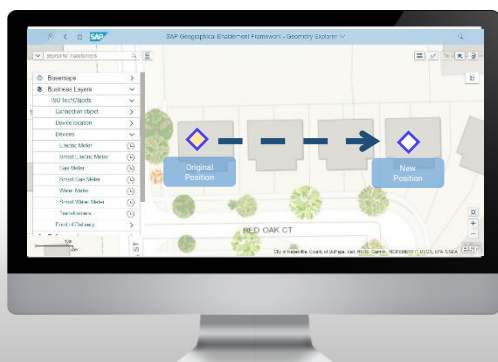

Geo Enabled SAP Utilities Objects

Geo Enabled Business Layers for SAP Utilities

Geo Enabled SAP Utilities Transactions

SAP Utilities Business Objects

Connection

Physical location where services are provided

Device

Physical device e.g. electric meter, gas meter etc.

Point of Delivery

Globally identified unique service point

Device Location

Physical location of device

Spatialitics Unity Engine

Product for Unified Integration between SAP ERP and Esri ArcGIS

Transformational Middleware with Configurable and Extensible Sync

Ready Connectivity to SAP and ArcGIS

Multiple Execution Modes
Real time | Scheduled | On-Demand

Spatialitics Unity Engine

- Geometry
- Attributes
- Class Characteristics

Spatialitics App Suite for Utility Distribution Assets Management

Ready to deploy Spatial Apps leveraging SAP Geo Framework®

Putting SAP Geo Framework® in the hands of Operational Workforce

SAP HANA
Spatial Apps