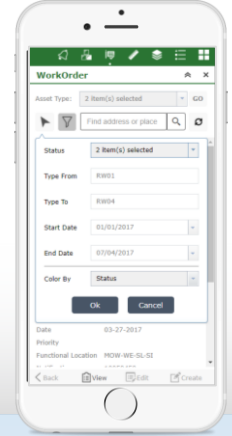

Spatialitics App Suite for Utility Distribution Assets Management

Ready to deploy Spatial Apps leveraging SAP Geo Framework®

Putting SAP Geo Framework® in the hands of Operational Workforce

SAP HANA
Spatial Apps

Specialized
Industry Workflows

Mobile / Desktop
Compatible

Professional Services for Geo-Enablement

Aligned with Customer's SAP Geospatial Strategy

Discovery and
Assessment

- Assessment report for Geospatial Readiness

Workshop and
Business Case
Evaluation

- Geospatial Business Cases Analysis
- Risk areas
- Readiness Assessment

Geo-Enablement
POC

- SAP Geo Framework® PoC
- 1 Geo-enabled Object
- 3 Business Layers

Business Suite
Geo-Enablement
Project

- Complete Business Suite Geo-enablement with SAP Geo Framework®, customizations and add-ons

The Spatialitics Advantage

20+ years of experience
in unlocking the spatial
power of SAP

Addresses all aspects
of Geo-Enabling SAP S/4HANA®
and SAP Business Suite

Comprehensive
Geospatial Experience
for SAP Customers

Contact Us

Dan Exley

SVP and Chief Client Officer
dan.exley@spatialitics.com
+1 562-472-4359

Bipin Tavkar

Product Manager-Spatialitics Utilities
bipin.tavkar@cybertech.com
+1 (602)703-3492